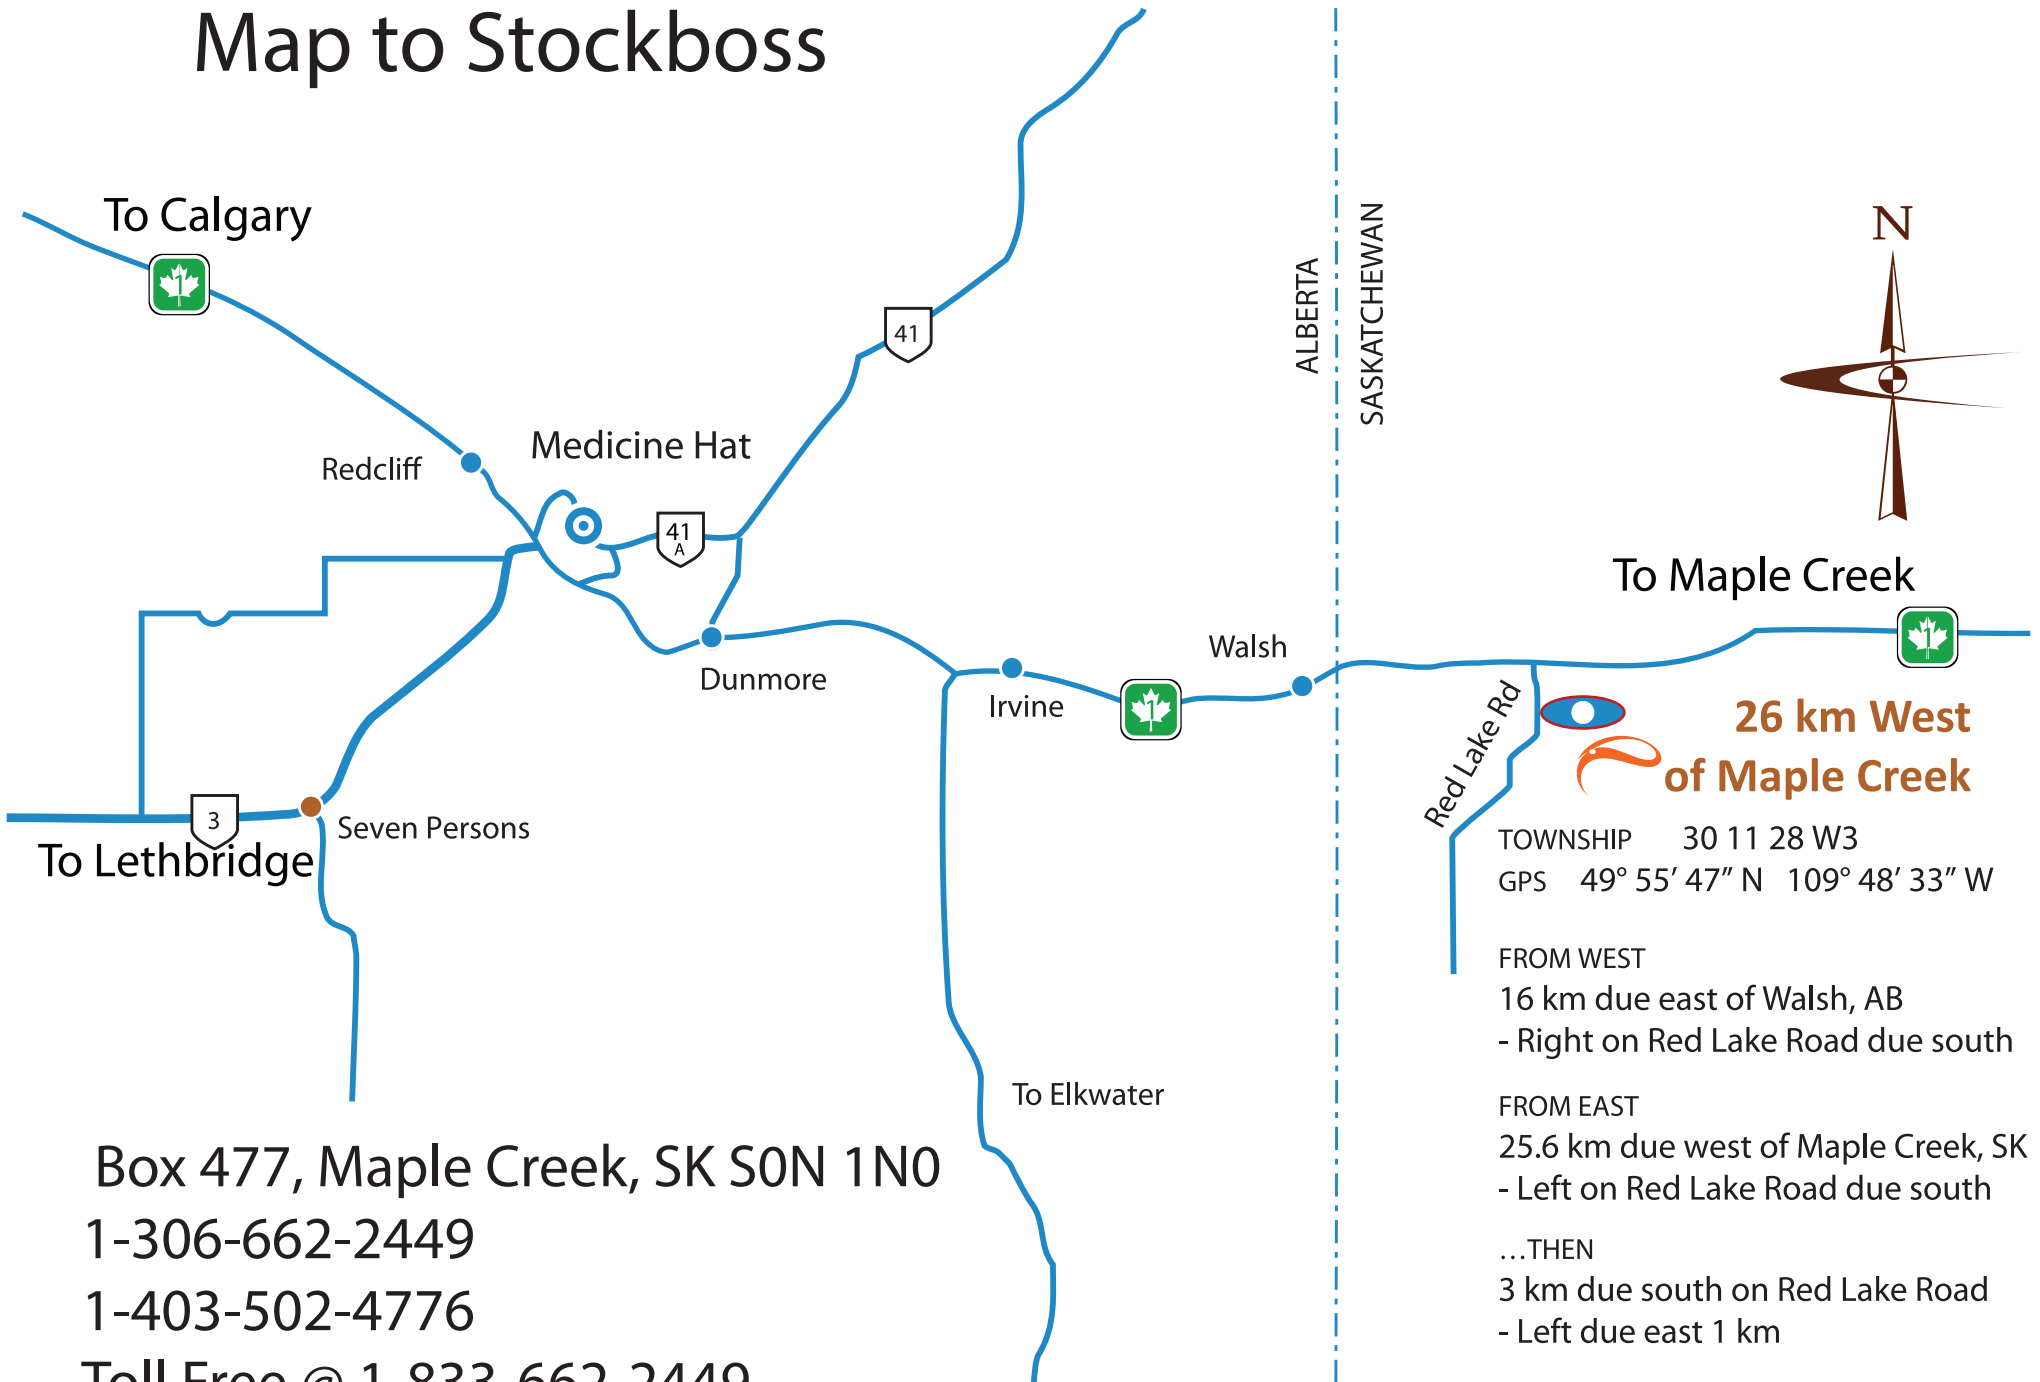

Map to Stockboss

To Maple Creek

**26 km West
of Maple Creek**

TOWNSHIP 30 11 28 W3
GPS 49° 55' 47" N 109° 48' 33" W

FROM WEST
16 km due east of Walsh, AB
- Right on Red Lake Road due south

FROM EAST
25.6 km due west of Maple Creek, SK
- Left on Red Lake Road due south

...THEN
3 km due south on Red Lake Road
- Left due east 1 km

Box 477, Maple Creek, SK S0N 1N0

1-306-662-2449

1-403-502-4776

Toll Free @ 1-833-662-2449

cattle.creek@xplornet.com